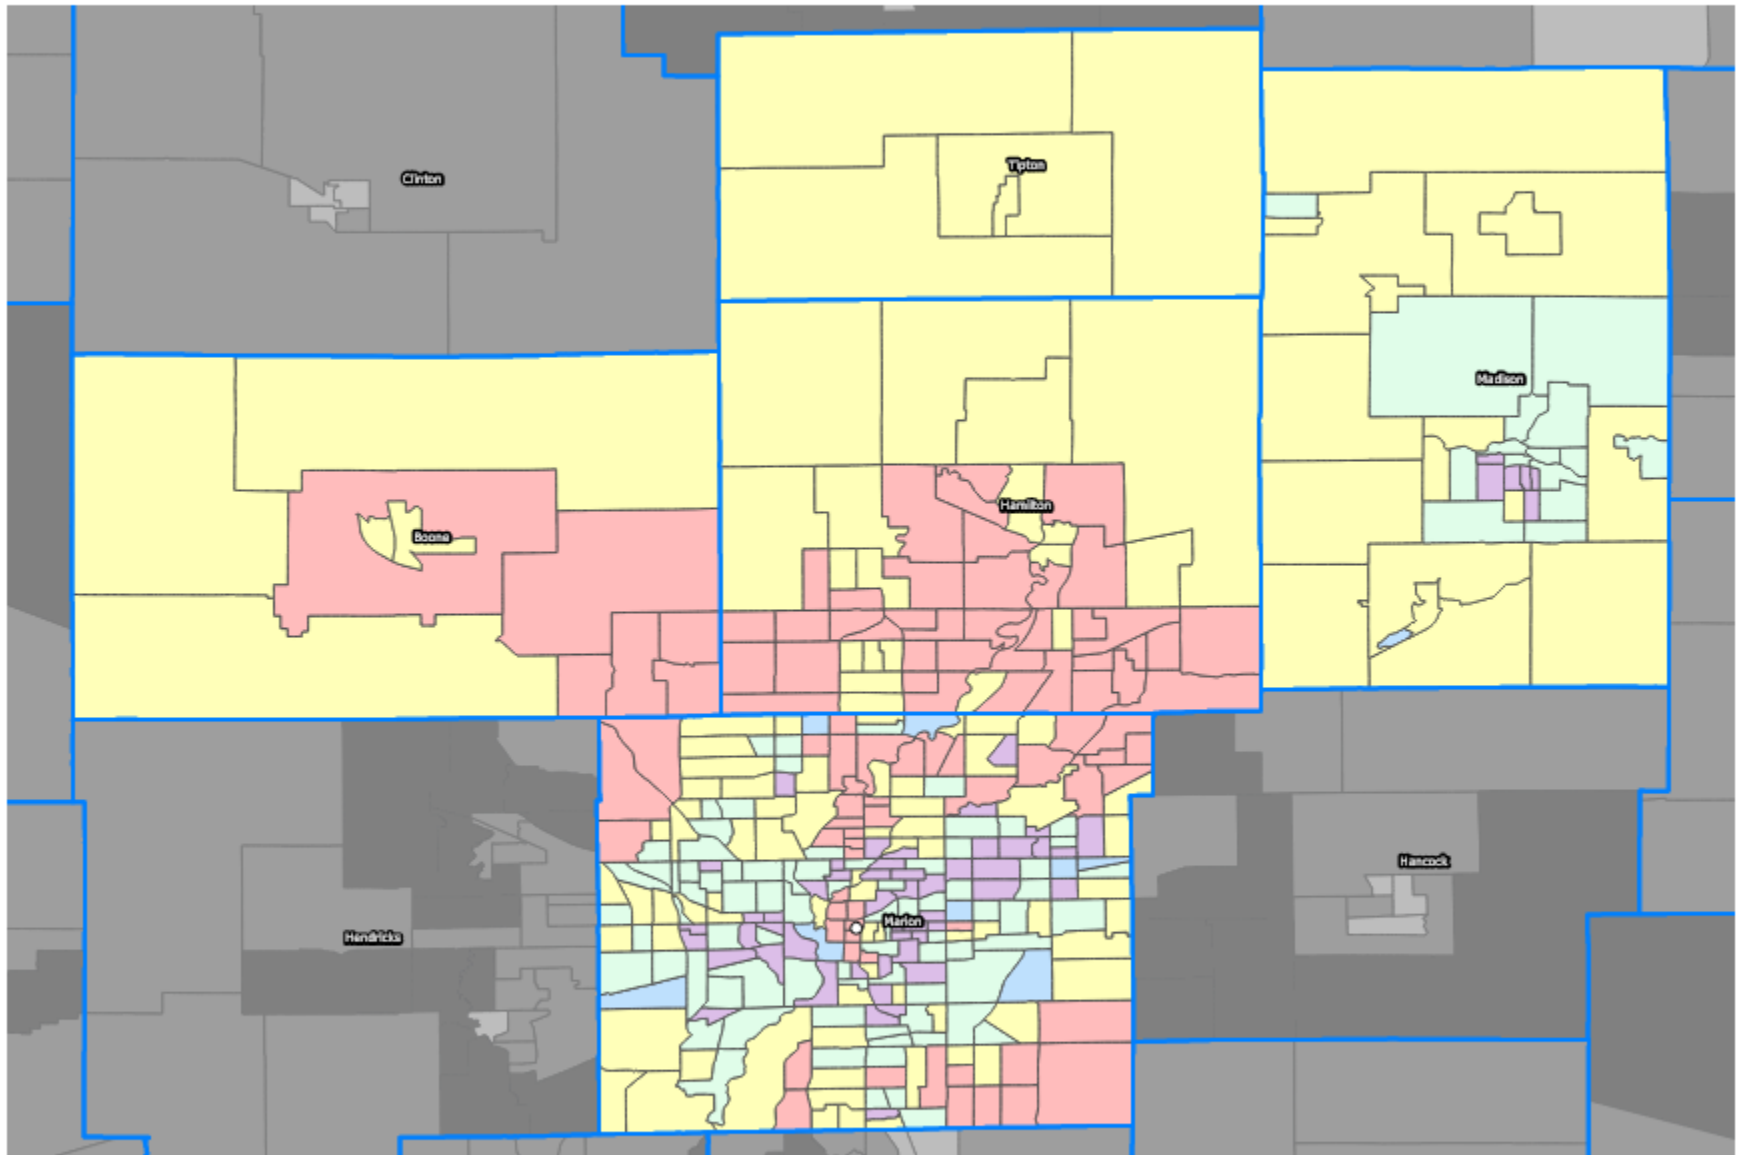

Indianapolis-Carmel-Greenwood MSA

Map Legend

-  Cities > 499,999
-  Cities 200,000-499,999
-  Cities 100,000-199,999
-  Cities 50,000-99,999
-  Cities 25,000-49,999
-  Cities 10,000-24,999
-  Cities < 10,000

 Counties

 States

Census Tracts (Inside) - Tract Income ...

-  0 - Income Not Available
-  1 - Low Income
-  2 - Moderate Income
-  3 - Middle Income
-  4 - Upper Income

Census Tracts (Outside) - Tract Income ...

-  0 - Income Not Available
-  1 - Low Income
-  2 - Moderate Income
-  3 - Middle Income
-  4 - Upper Income