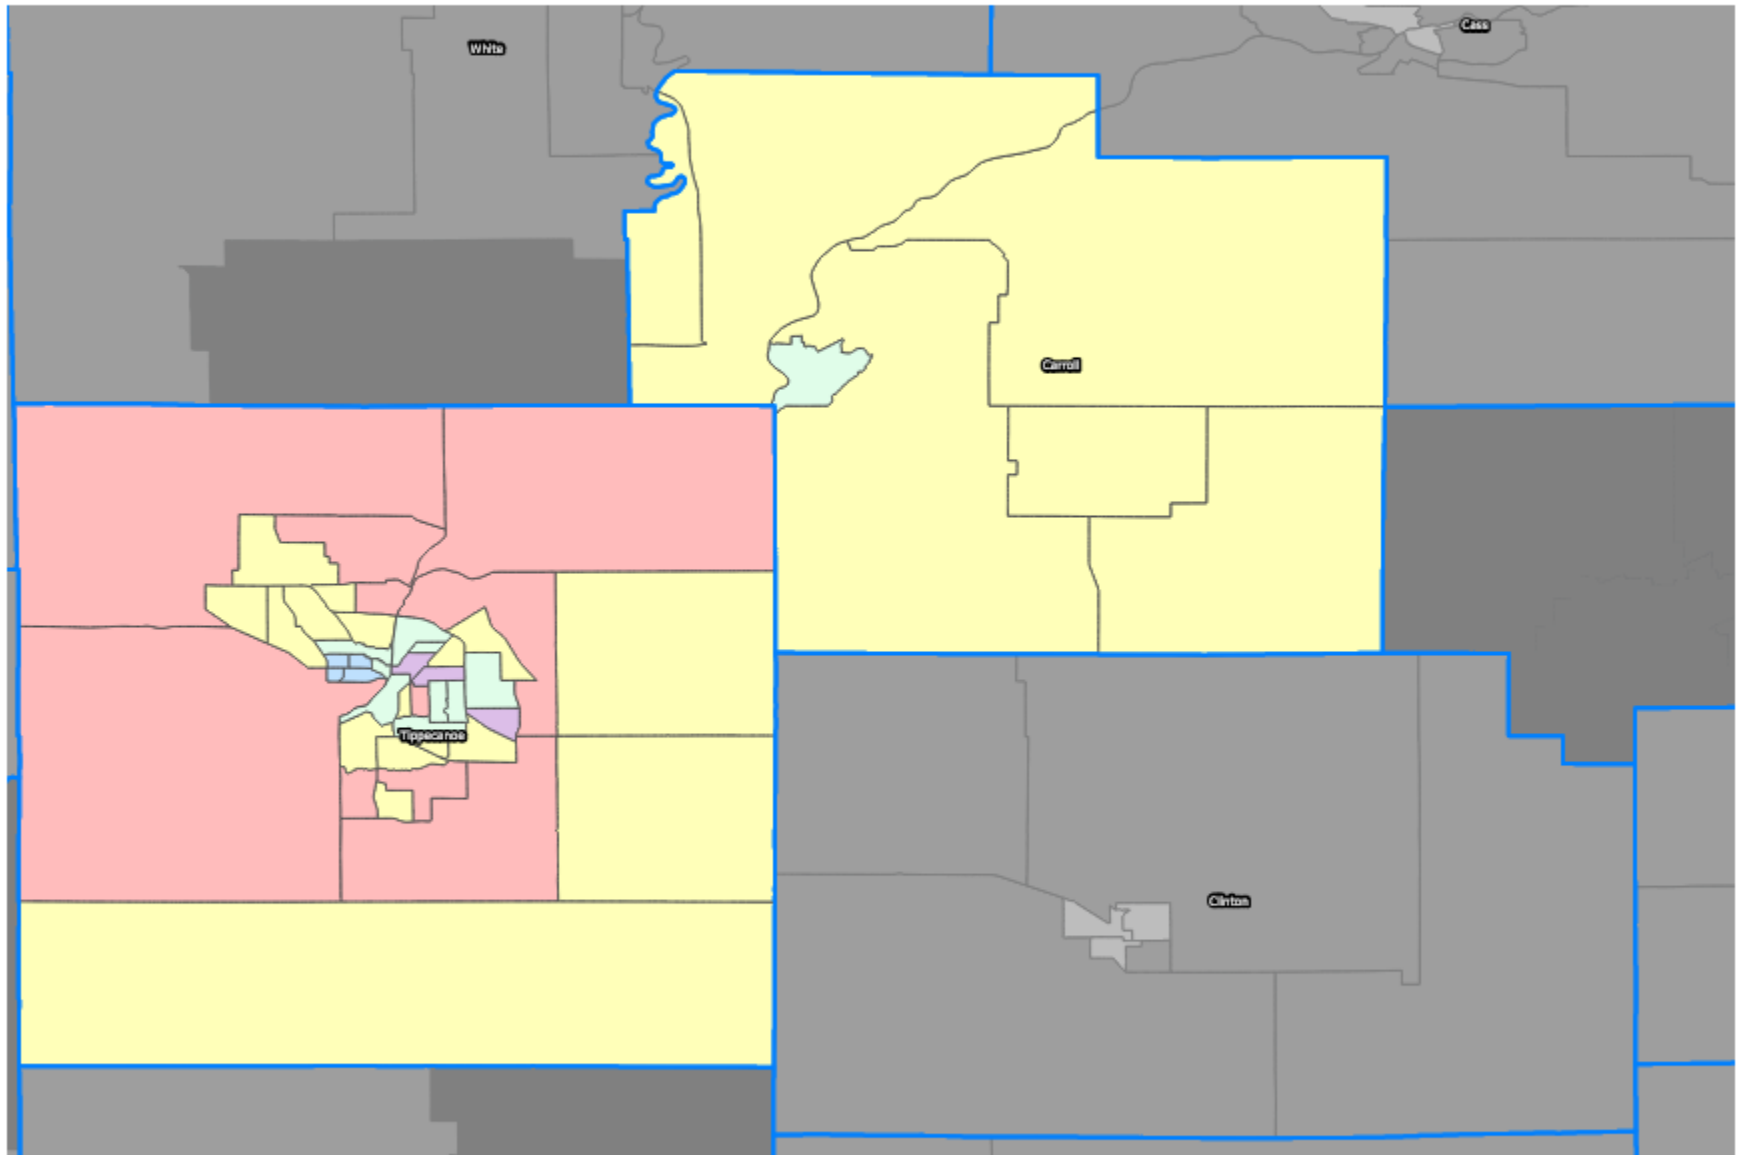

# Lafayette-West Lafayette MSA

### Map Legend

-  Cities > 499,999
-  Cities 200,000-499,999
-  Cities 100,000-199,999
-  Cities 50,000-99,999
-  Cities 25,000-49,999
-  Cities 10,000-24,999
-  Cities < 10,000

-  Interstate Highways
-  Primary Highways
-  Secondary Highways
-  Streets
-  Rural Roads

#### Census Tracts (Inside) - Tract Income ...

-  0 - Income Not Available
-  1 - Low Income
-  2 - Moderate Income
-  3 - Middle Income
-  4 - Upper Income

#### Census Tracts (Outside) - Tract Income ...

-  0 - Income Not Available
-  1 - Low Income
-  2 - Moderate Income
-  3 - Middle Income
-  4 - Upper Income