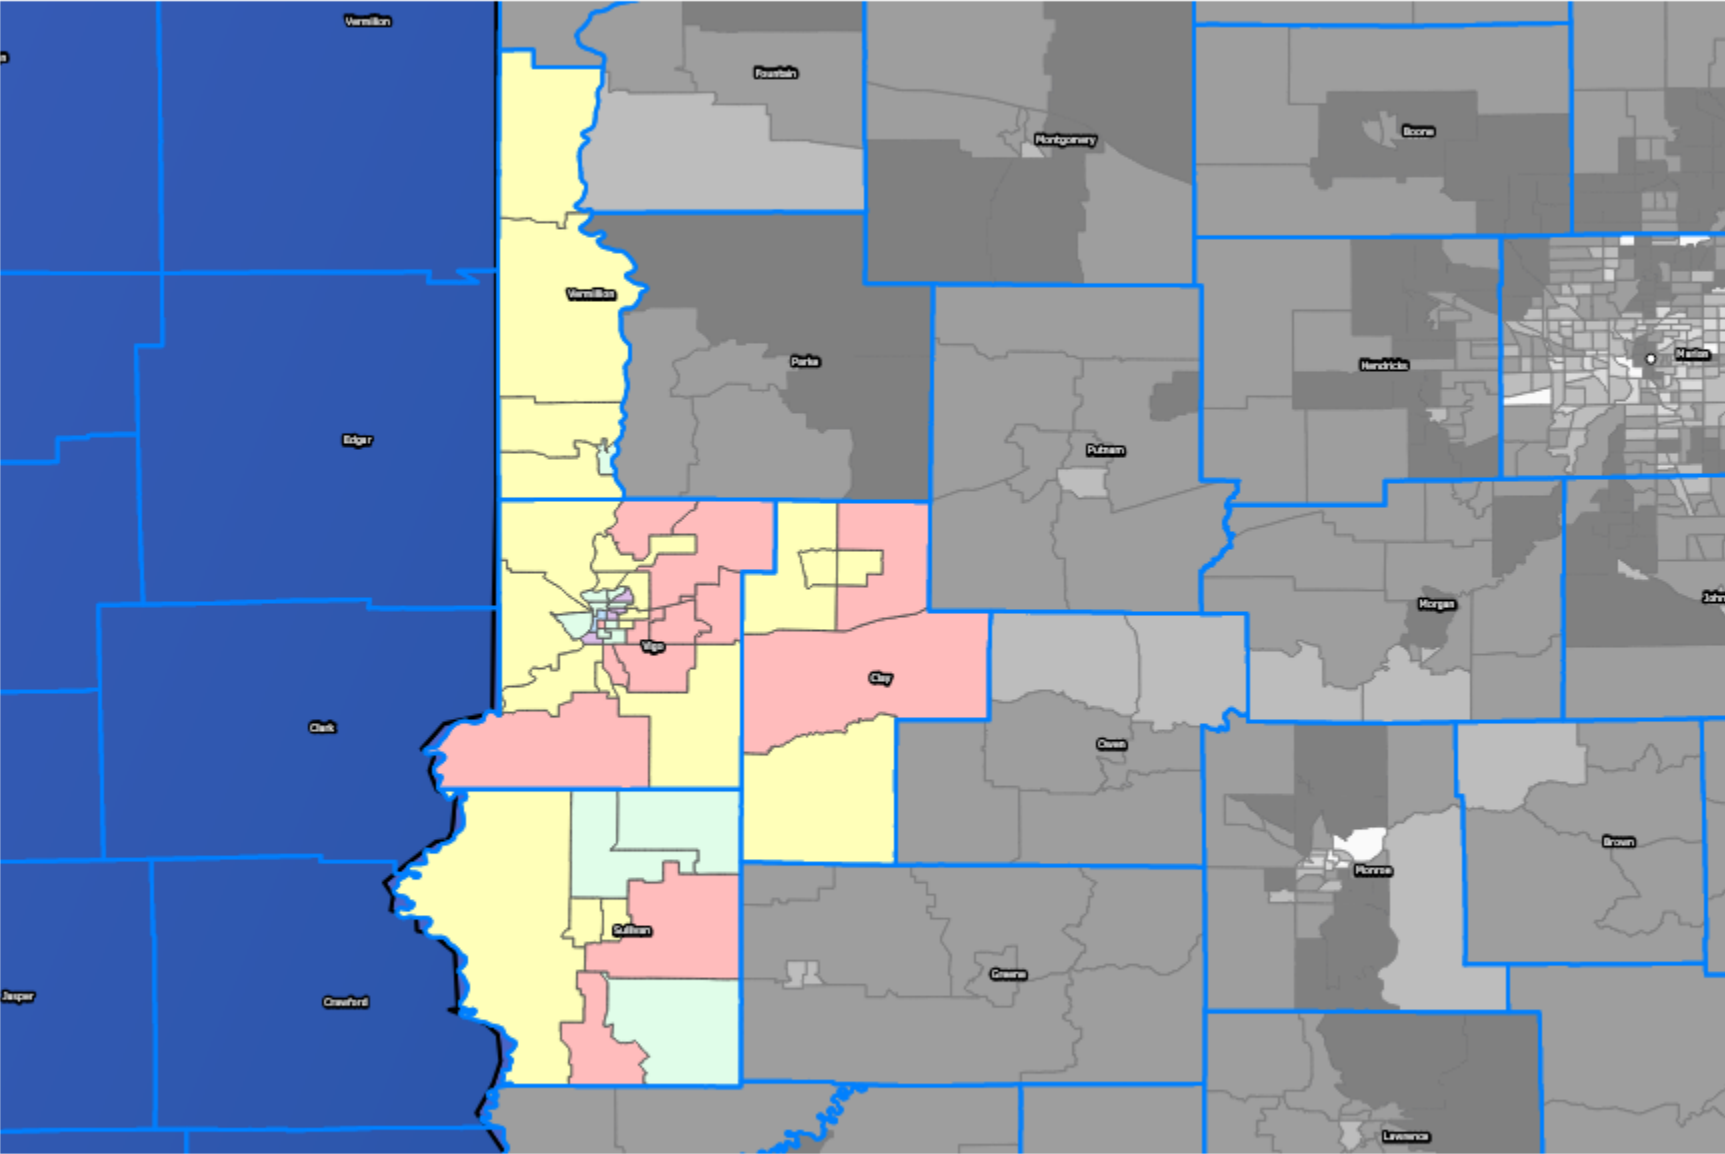

# Terre Haute MSA

### Map Legend

-  Cities > 499,999
-  Cities 200,000-499,999
-  Cities 100,000-199,999
-  Cities 50,000-99,999
-  Cities 25,000-49,999
-  Cities 10,000-24,999
-  Cities < 10,000

-  Interstate Highways
-  Primary Highways
-  Secondary Highways

-  Streets
-  Rural Roads

-  Counties
-  States

#### Census Tracts (Inside) - Tract Income ...

-  0 - Income Not Available
-  1 - Low Income
-  2 - Moderate Income
-  3 - Middle Income
-  4 - Upper Income